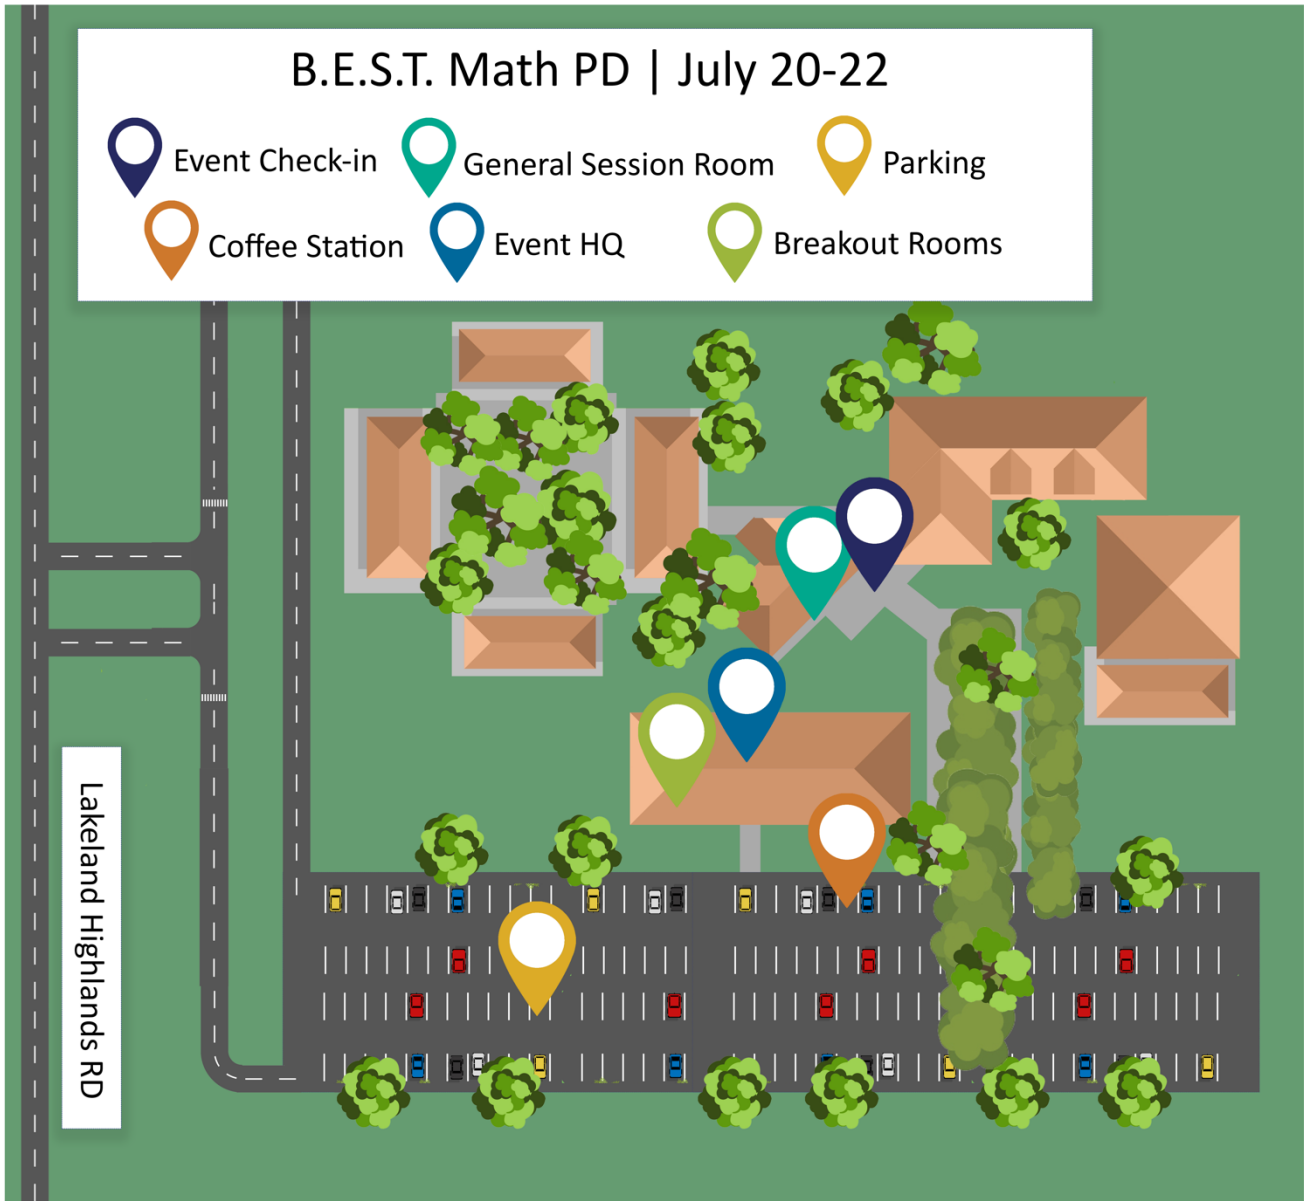

B.E.S.T. Mathematics District Lead Professional Development  
Lakeland, FL | July 20-22

GROUP	ROOM GRAPHIC	SCHOOL SITE ROOM NUMBER	DISTRICT GROUP NUMBER
K-5 Room 1		19-107	1
K-5 Room 2		19-109	2
K-5 Room 3		19-111	3
K-5 Room 4		19-113	4

6-8 Room 1		19-120	5
6-8 Room 2		19-121	6
6-8 Room 3		19-122	7
6-8 Room 4		19-123	8
9-12 Room 1		19-125	9
9-12 Room 2		19-126	10
9-12 Room 3		19-127	11
9-12 Room 4		19-128	12
Leadership Room 1		19-211	13
Leadership Room 2		19-212	14
Leadership Room 3		19-213	15
Leadership Room 4		19-214	16