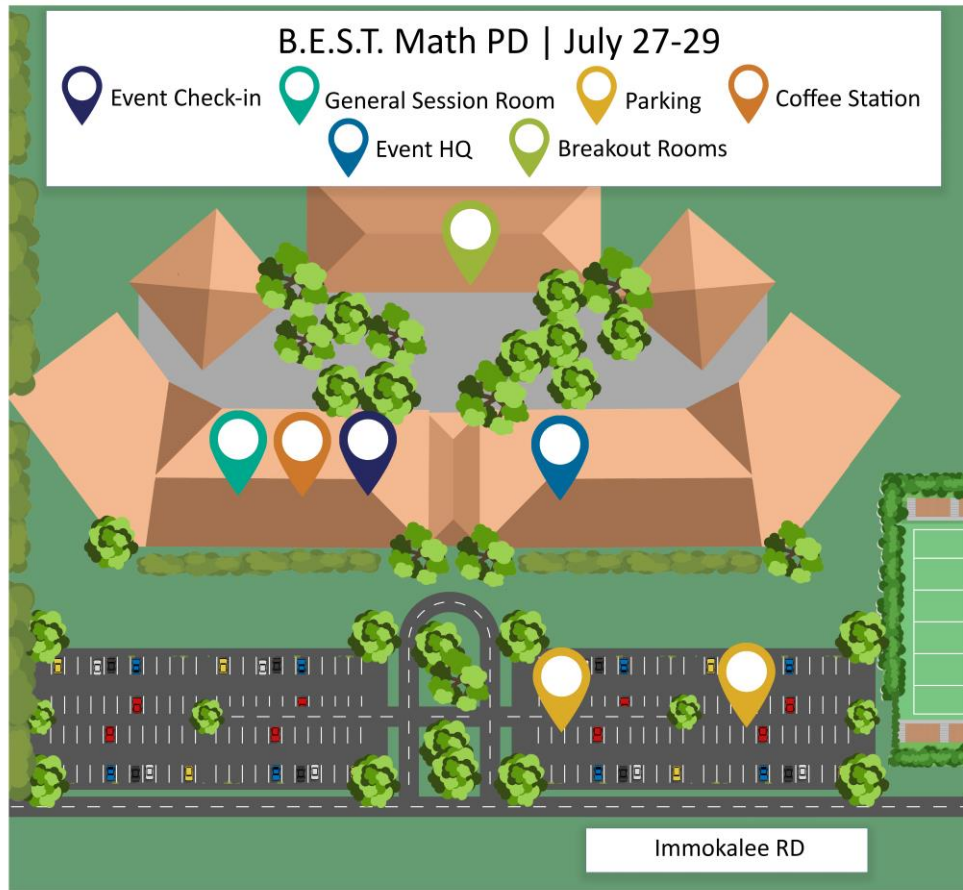

B.E.S.T. Mathematics District Lead Professional Development  
Naples, FL | July 27-29

GROUP	ROOM GRAPHIC	SCHOOL ROOM NUMBER	DISTRICT GROUP NUMBER
K-5 Room 1		5-131 9- Highlands	1 - Auditorium
K-5 Room 2		5-132 13 - Okeechobee	2 - Auditorium
K-5 Room 3		5-133 14 - Manatee	3 - Cafeteria
K-5 Room 4		5-135 17 -FLVS	4 - Cafeteria
K-5 Room 5		5-136	5

6-8 Room 1		5-130	6
6-8 Room 2		5-121	7
6-8 Room 3		5-125	8
6-8 Room 4		5-124	9
9-12 Room 1		5-140	10
9-12 Room 2		5-141	11
9-12 Room 3		5-142	12
9-12 Room 4		5-144	13
Leadership Room 1		5-151	14
Leadership Room 2		5-153	15
Leadership Room 3		5-157	16
Leadership Room 4		5-159	17